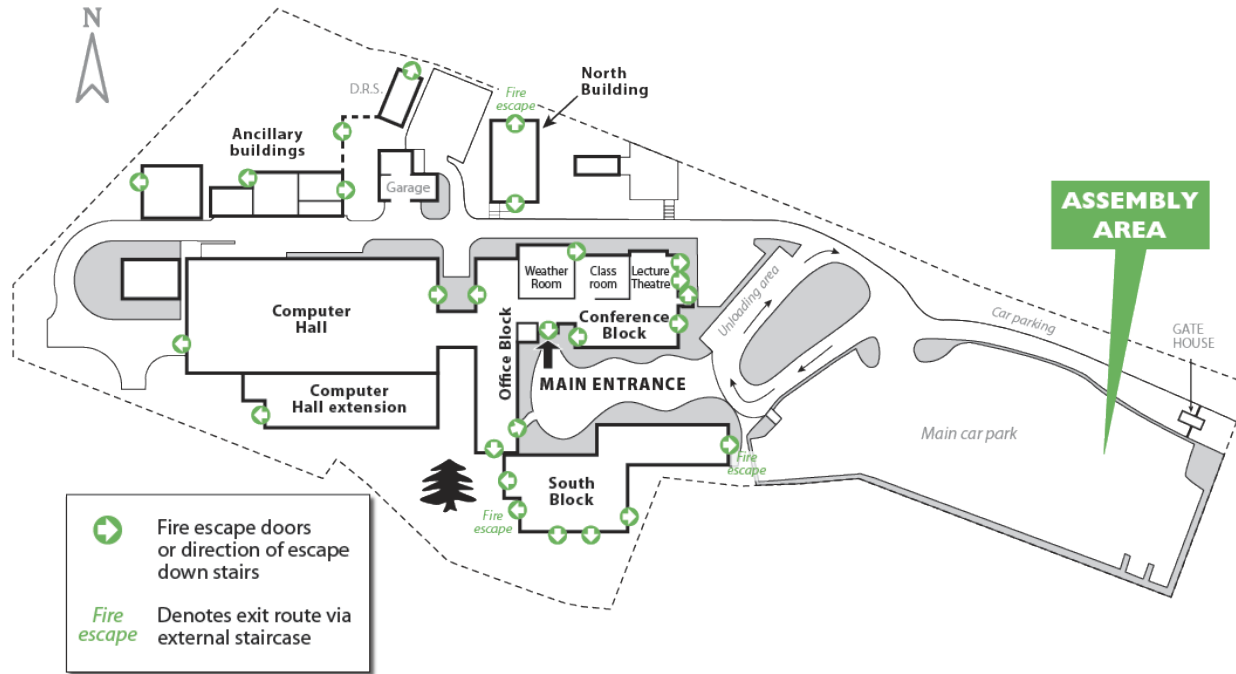

# Safety

- Fire safety
  - Fire exits
  - Assembly area in car park
  - Do not leave site or return to building unless instructed
  
- Sign in/out each day at Reception

# Fire escapes and assembly area

- Tea/coffee will be served during the breaks
- The nearest toilets are on the Concourse outside the Lecture Theatre

Car Park

The post code for the Car Park which is a different access route to the hotel is  
RG1 3BE

There is a charge for car parking